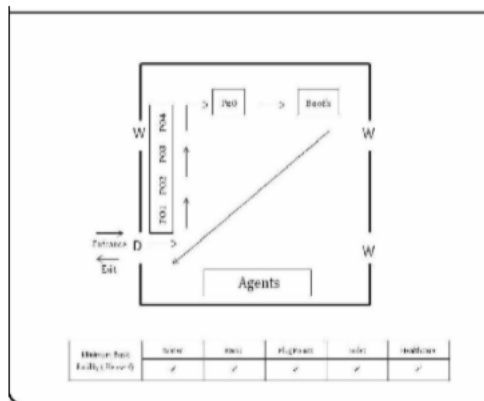

Nazri Naksha

Google Map View

Polling Station Building Front View

Polling Station Front View

Cad View

Key MAP View