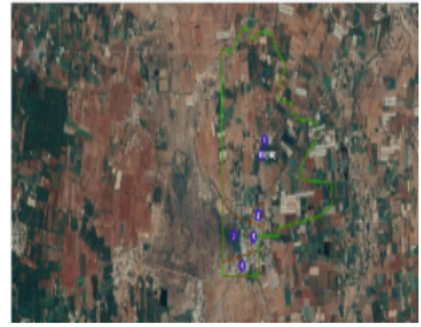

Nazri Naksha

Google Map View