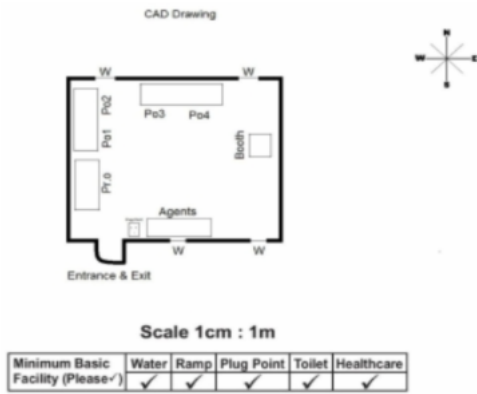

Nazri Naksha

Google Map View

Polling Station Building Front View

Polling Station Front View

Cad View

Key MAP View