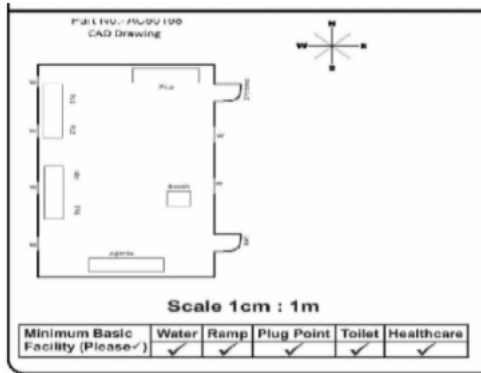

Nazri Naksha

Google Map View

Polling Station Building Front View

Polling Station Front View

Cad View

Key MAP View