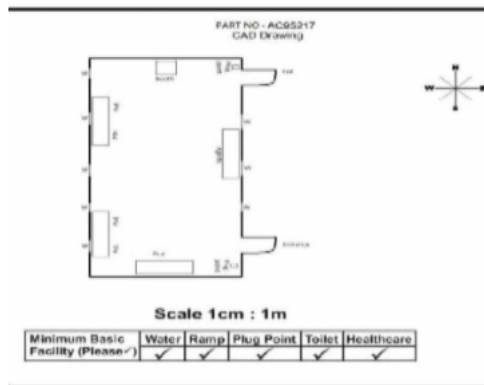

Nazri Naksha

Google Map View

Polling Station Building Front View

Polling Station Front View

Cad View

Key MAP View