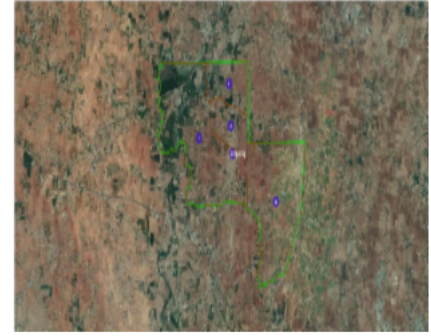

Nazri Naksha

Google Map View