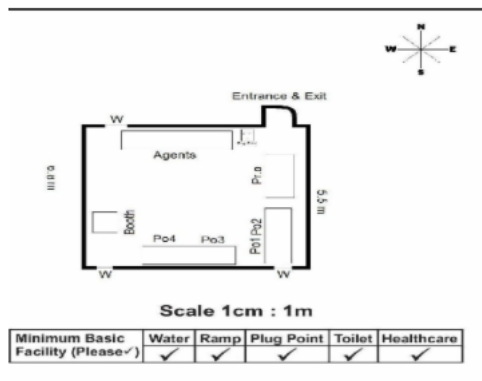

Nazri Naksha

Google Map View

Polling Station Building Front View

Polling Station Front View

Cad View

Key MAP View