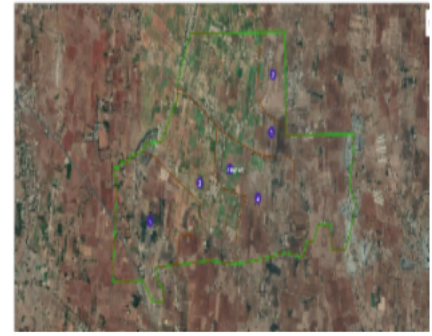

Nazri Naksha

Google Map View