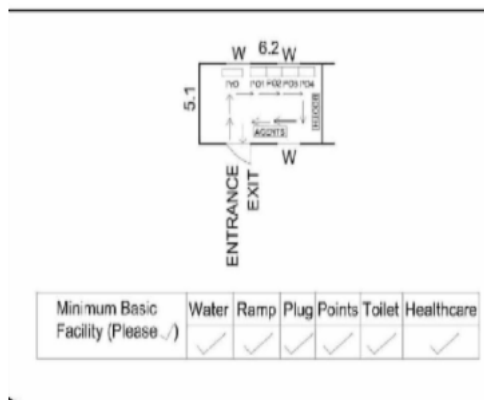

Nazri Naksha

Google Map View

Polling Station Building Front View

Polling Station Front View

Cad View

Key MAP View