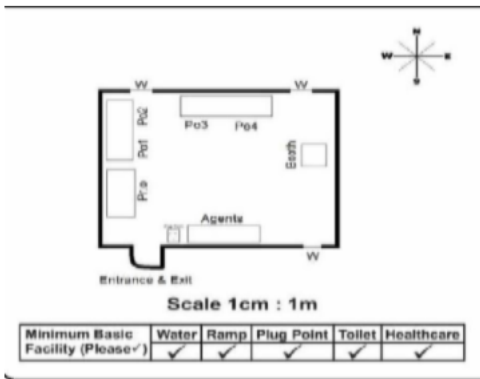

Nazri Naksha

Google Map View

Polling Station Building Front View

Polling Station Front View

Cad View

Key MAP View