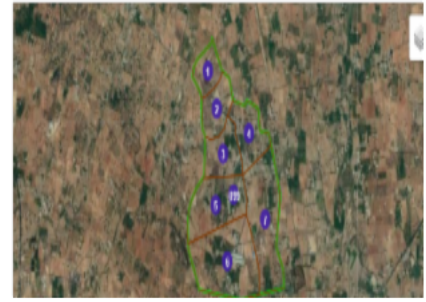

Nazri Naksha

Google Map View