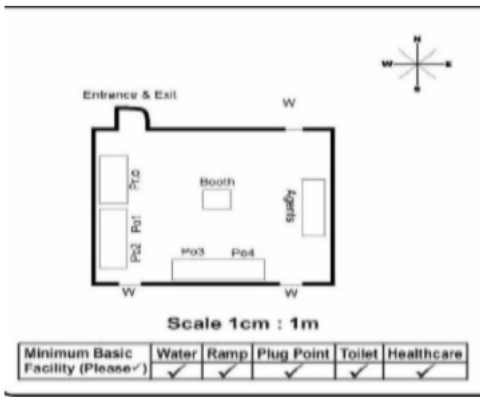

Nazri Naksha

Google Map View

Polling Station Building Front View

Polling Station Front View

Cad View

Key MAP View