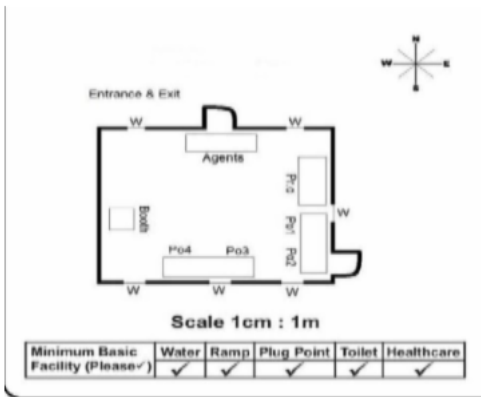

Nazri Naksha

Google Map View

Polling Station Building Front View

Polling Station Front View

Cad View

Key MAP View