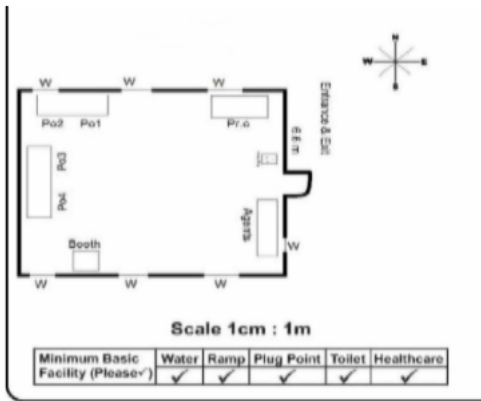

Nazri Naksha

Google Map View

Polling Station Building Front View

Polling Station Front View

Cad View

Key MAP View