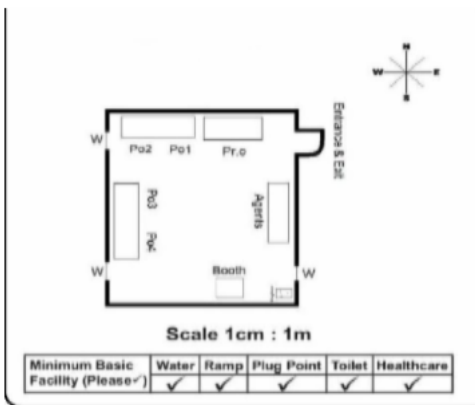

Nazri Naksha

Google Map View

Polling Station Building Front View

Polling Station Front View

Cad View

Key MAP View