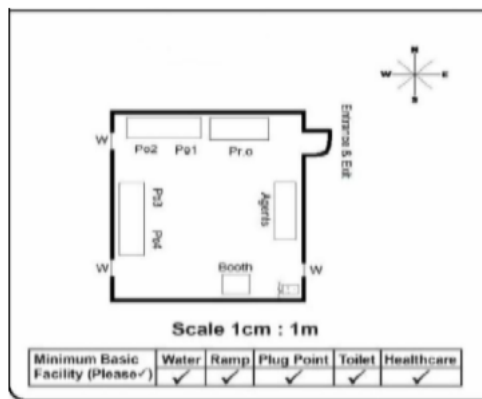

Nazri Naksha

Google Map View

Polling Station Building Front View

Polling Station Front View

Cad View

Key MAP View