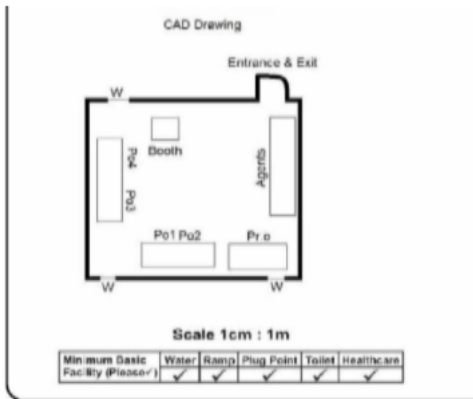

Nazri Naksha

Google Map View

Polling Station Building Front View

Polling Station Front View

Cad View

Key MAP View