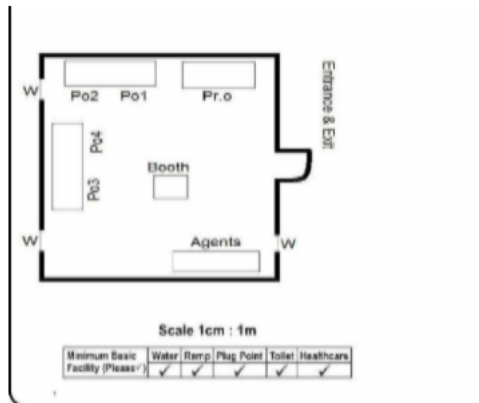

Nazri Naksha

Google Map View

Polling Station Building Front View

Polling Station Front View

Cad View

Key MAP View