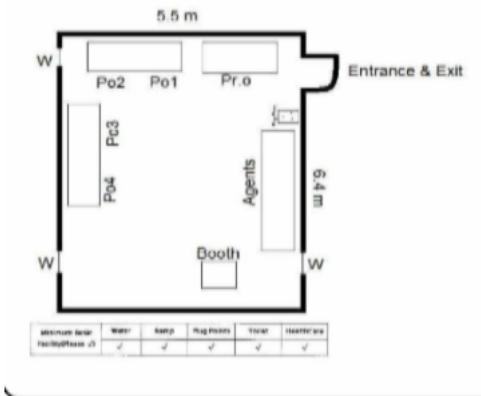

Nazri Naksha

Google Map View

Polling Station Building Front View

Polling Station Front View

Cad View

Key MAP View