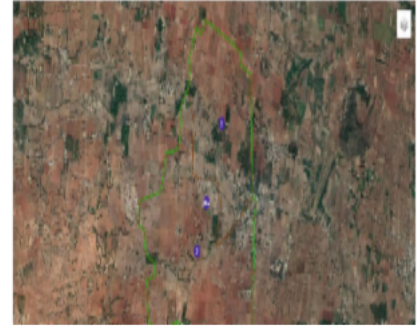

Nazri Naksha

Google Map View