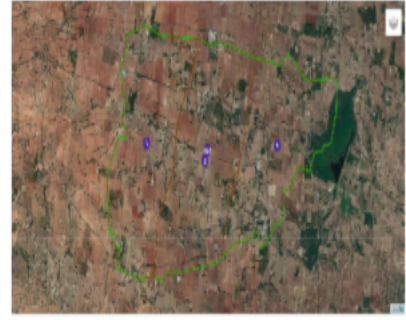

Nazri Naksha

Google Map View