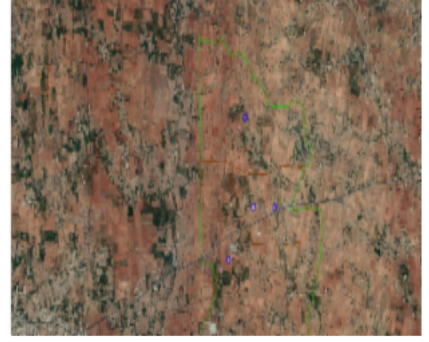

Nazri Naksha

Google Map View