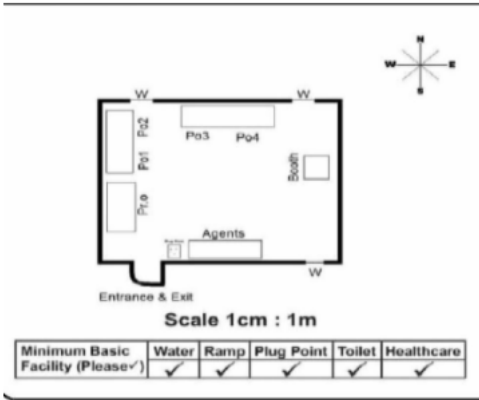

Nazri Naksha

Google Map View

Polling Station Building Front View

Polling Station Front View

Cad View

Key MAP View