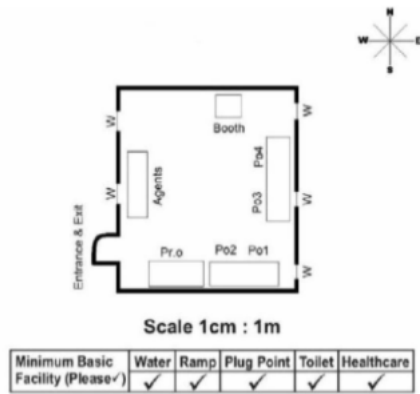

Nazri Naksha

Google Map View

Polling Station Building Front View

Polling Station Front View

Cad View

Key MAP View