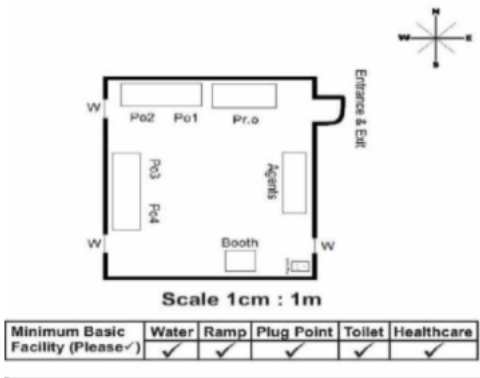

Nazri Naksha

Google Map View

Polling Station Building Front View

Polling Station Front View

Cad View

Key MAP View