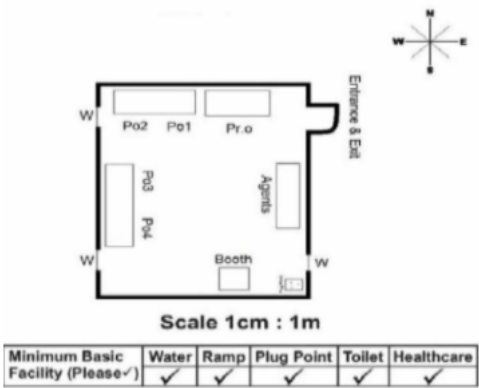

Nazri Naksha

Google Map View

Polling Station Building Front View

Polling Station Front View

Cad View

Key MAP View