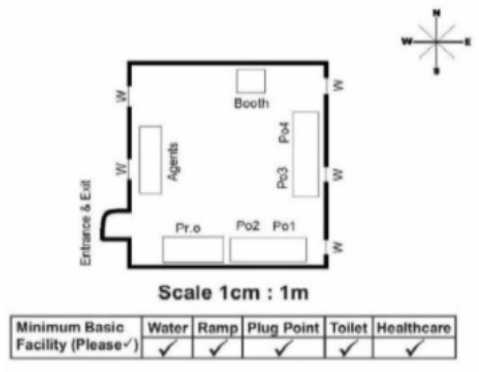

Nazri Naksha

Google Map View

Polling Station Building Front View

Polling Station Front View

Cad View

Key MAP View