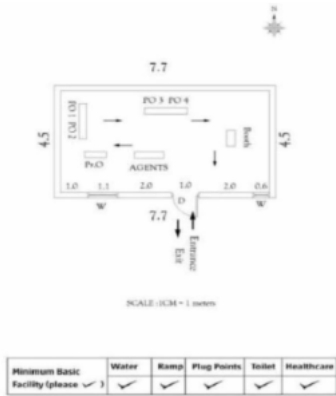

Nazri Naksha

Google Map View

Polling Station Building Front View

Latitude: 11.338574
Longitude: 77.70849
Elevation: 175.38m
Accuracy: 9.6m
Time: 25-11-2019 12:55
Note: ஸ்ட் அபுடன் கோ.பிழுவேல் கல்புரம் ஈரோடு

Powered by MapSat.me

Polling Station Front View

Cad View

Key MAP View