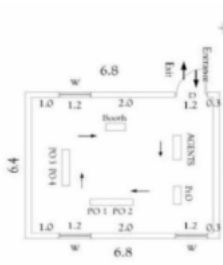

**Google Map View**

**Polling Station Building Front View**

Latitude: 11.331512  
 Longitude: 77.684432  
 Elevation: 297.67m  
 Accuracy: 1.5m  
 Time: 11-25-2019 10:43  
 Note: panchayat union primary school, veerampalayam

**Polling Station Front View**

**Cad View**

SCALE: 1CM = 1 meter

Minimum Basic Facility (please ✓)	Water	Ramp	Plug Points	Toilet	Healthcare
✓	✓	✓	✓	✓	✓

**Key MAP View**

KEY MAP

- (A) LAND MARKS
- (B) ROAD NAMES
- (C) TRAFFIC FLOW