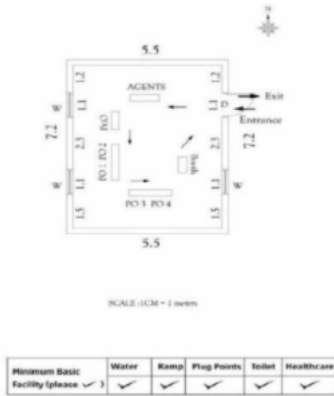

Nazri Naksha

Google Map View

Polling Station Building Front View

Powered by NoteCam

Polling Station Front View

Powered by NoteCam

Cad View

Key MAP View