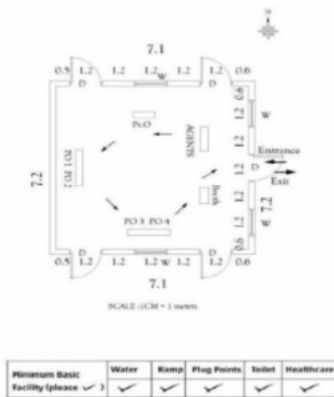

Nazri Naksha

Google Map View

Polling Station Building Front View

Polling Station Front View

Cad View

Key MAP View