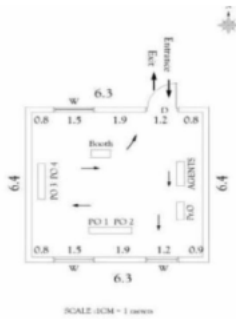

Google Map View

Polling Station Building Front View

Latitude: 11.337548
 Longitude: 77.719195
 Elevation: 207.2m
 Accuracy: 2.4m
 Time: 11-22-2019 13:49
 Note: kalaimagal kalvin layam periyanna street

Polling Station Front View

Latitude: 11.337588
 Longitude: 77.719373
 Elevation: 201.8m
 Accuracy: 4.0m
 Time: 11-22-2019 13:44
 Note: Part No:19 kalaimagal kalvin layam periyanna street

Cad View

Minimum Basic Facility (please ✓)	Water ✓	Ramp ✓	Plug Points ✓	Toilet ✓	Healthcare ✓
-----------------------------------	---------	--------	---------------	----------	--------------