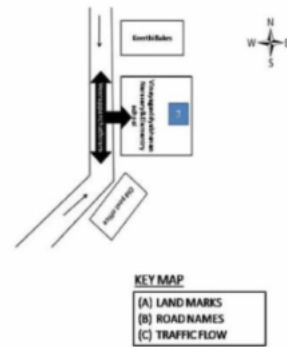

Minimum Basic Facility (phase)	Water	Sanitary	Plug Points	Toilet	Healthcare
✓	✓	✓	✓	✓	✓