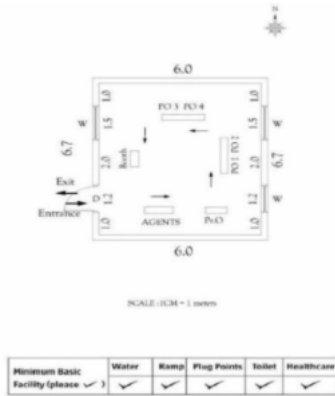

Nazri Naksha

Google Map View

Polling Station Building Front View

Polling Station Front View

Cad View

Key MAP View