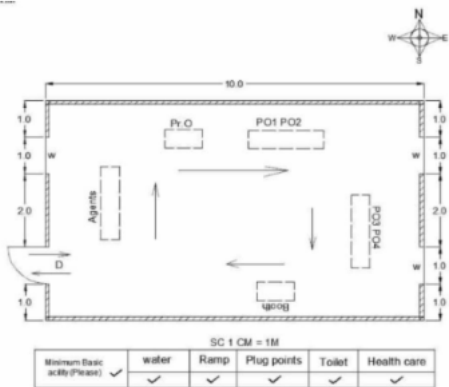

Nazri Naksha

Google Map View

Polling Station Building Front View

Polling Station Front View

Cad View

Key MAP View