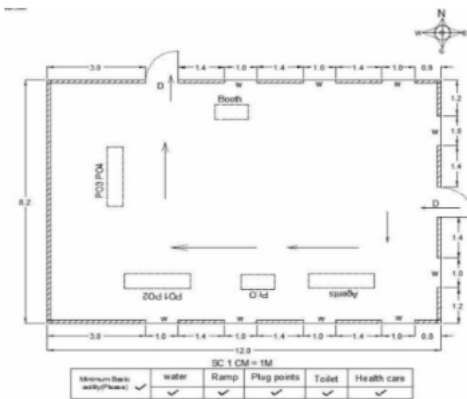

Nazri Naksha

Google Map View

Polling Station Building Front View

Polling Station Front View

Cad View

Key MAP View