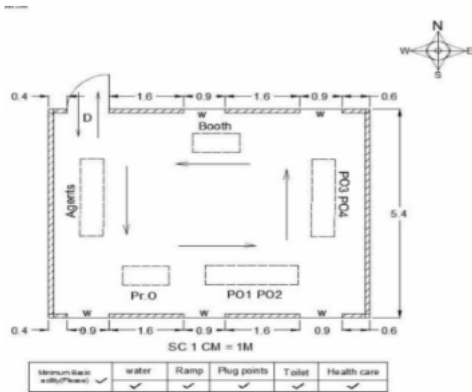

Nazri Naksha

Google Map View

Polling Station Building Front View

Polling Station Front View

Cad View

Key MAP View