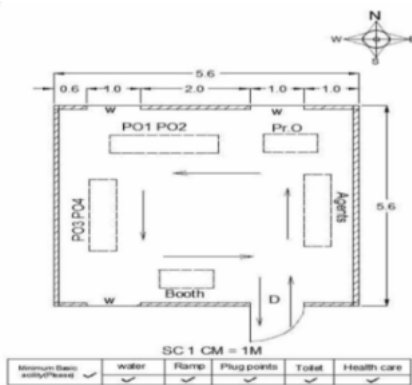

Nazri Naksha

Google Map View

Polling Station Building Front View

Polling Station Front View

Cad View

Key MAP View