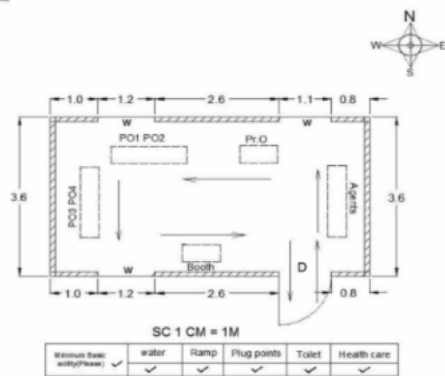

Nazri Naksha

Google Map View

Polling Station Building Front View

Polling Station Front View

Cad View

Key MAP View