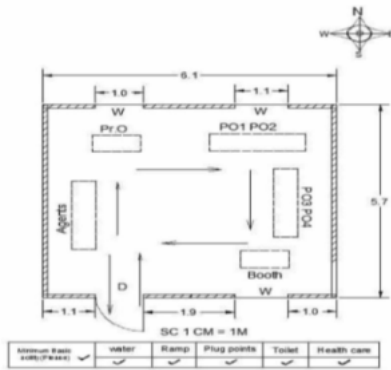

Nazri Naksha

Google Map View

Polling Station Building Front View

Polling Station Front View

Cad View

Key MAP View