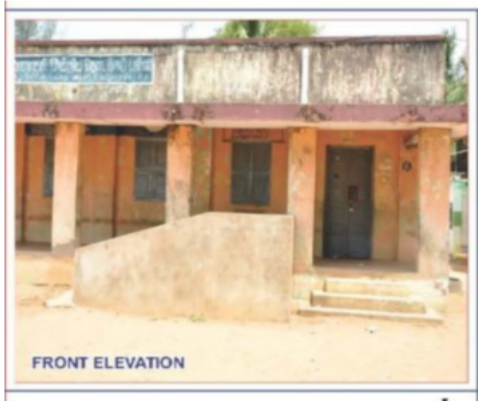

Polling Station Building Front View