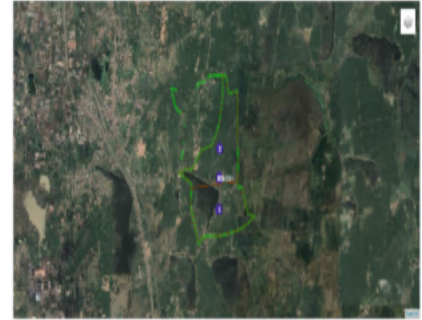

Nazri Naksha

Google Map View