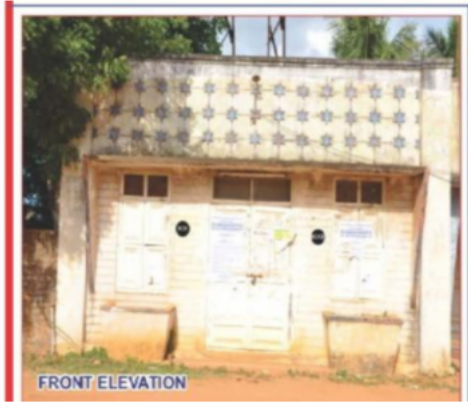

Polling Station Building Front View

Polling Station Front View