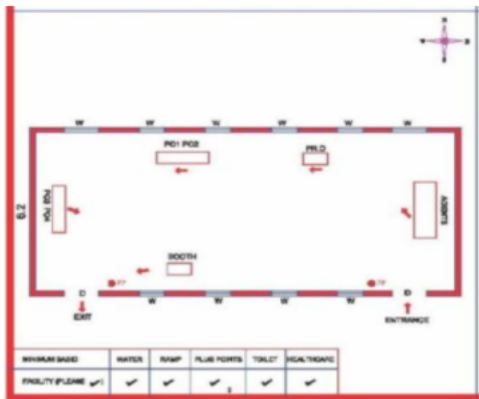

Nazri Naksha

Google Map View

Polling Station Building Front View

Polling Station Front View

Cad View

Key MAP View