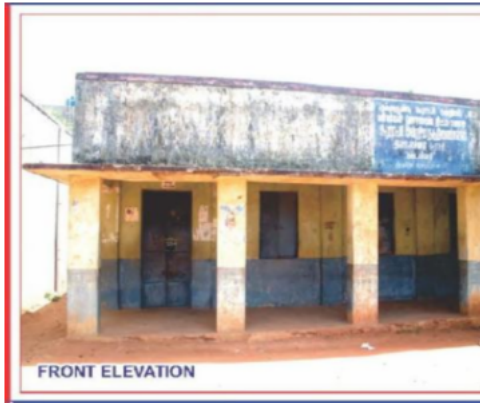

Polling Station Building Front View

Polling Station Front View