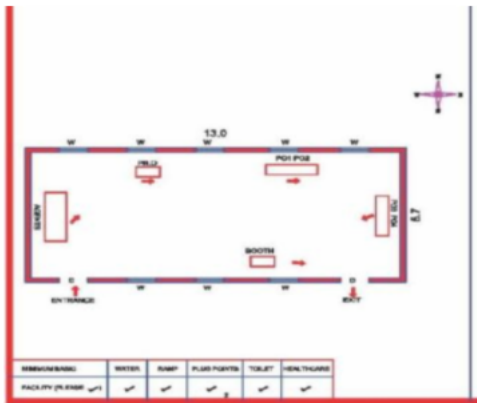

Nazri Naksha

Google Map View

Polling Station Building Front View

Polling Station Front View

Cad View

Key MAP View