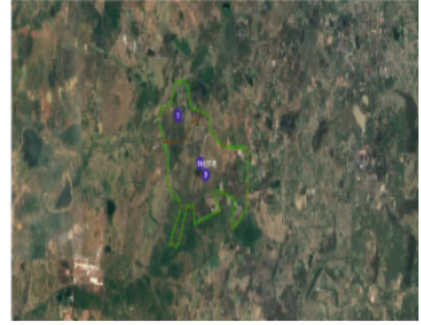

Nazri Naksha

Google Map View