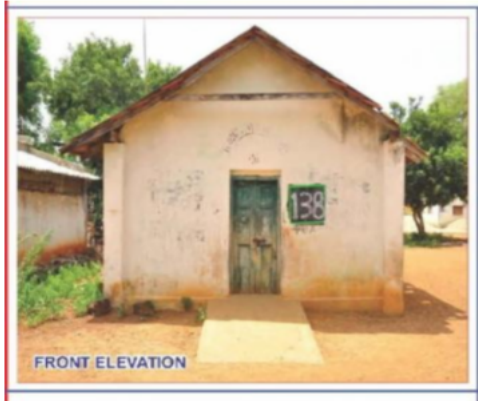

Polling Station Building Front View