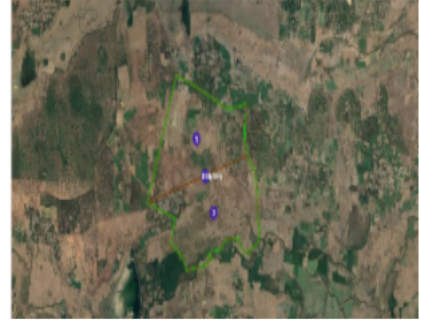

Nazri Naksha

Google Map View