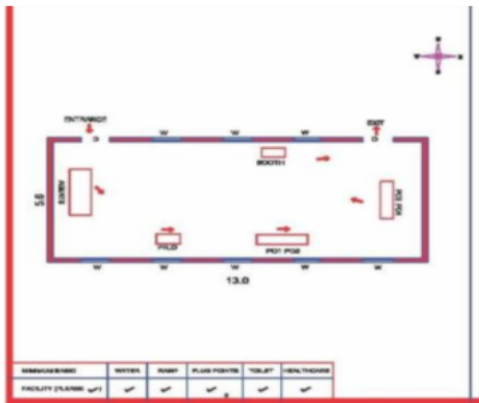

Nazri Naksha

Google Map View

Polling Station Building Front View

Polling Station Front View

Cad View

Key MAP View